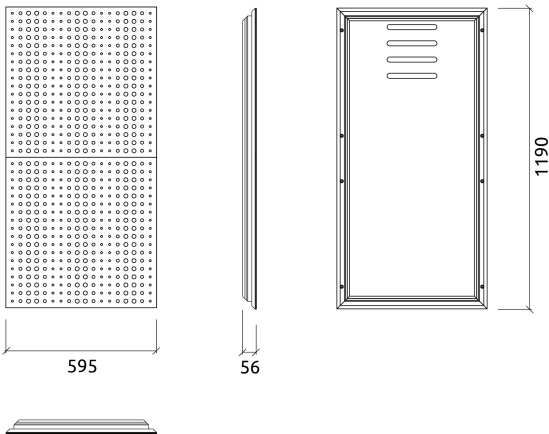

Technical Information