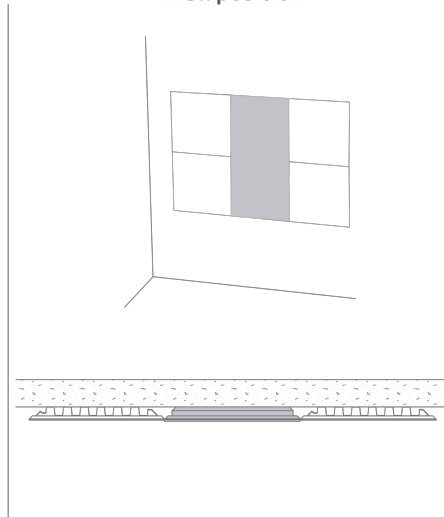

Wall position

Design options

Azteka

Azteka doble

Athos

Kea

Ulysses

Fixing System