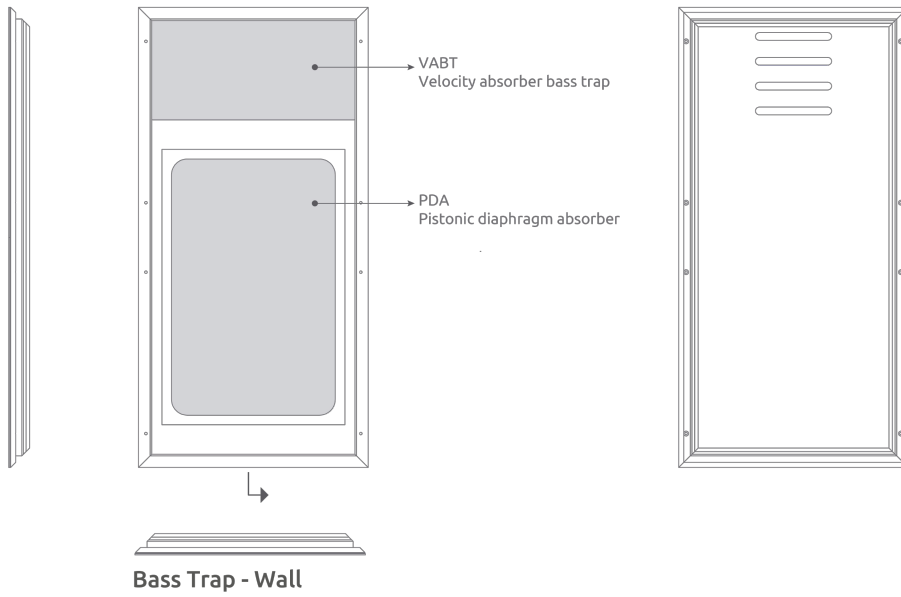

Bass Trap - Wall

artnovion

Kea W - Bass Trap - Wall

Bass Trap
PRO AUDIO & STUDIO

Specifications

Installation:

FixArt Tube | Kit Mobile Wall

Disclaimer: *When using FixArt Tube on the ceiling, it is obligatory to use the FixArt Lock security device. This system guarantees a safe and precise installation. Artnovion is not liable for any damage caused by improper use of FixArt Tube.*