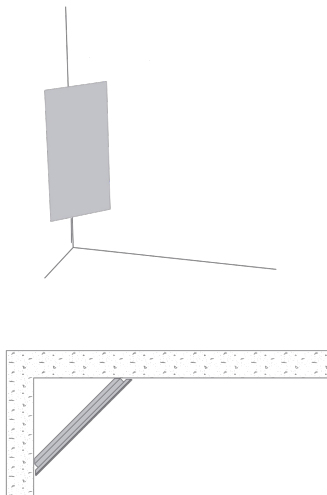

Corner position